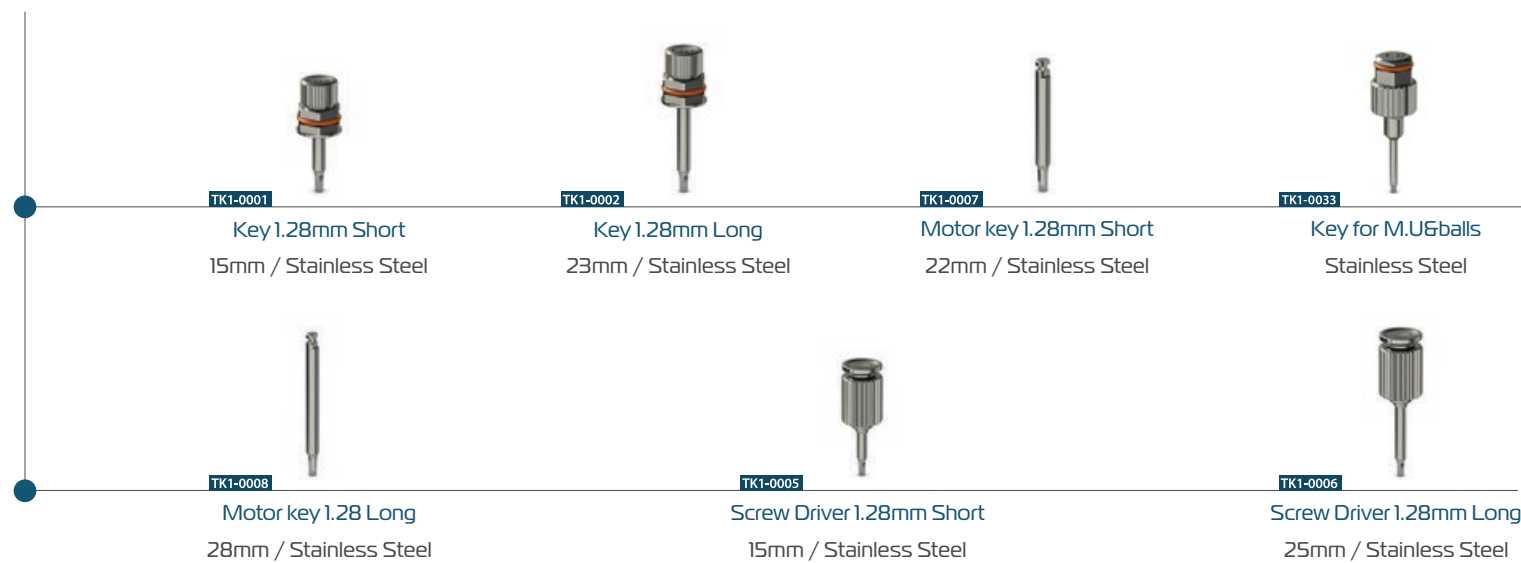

## IMPLANT DRIVERS

## SCREW DRIVERS

# INSTRUMENTS

TK1-0030  
Drill Extender  
30mm / Stainless Steel

TK1-0012  
Parallel Pin  
Ø 2mm, L 11mm  
Ø 3.20mm, L 11mm/ S.S

TK1-0013  
Implant Indicator  
14mm / Stainless Steel

TK1-0015  
Ratchet  
85mm / Stainless steel

TK1-0016  
Torque Ratchet  
85mm, 15-45Ncm / S.S

TK1-0014  
Depth Probe  
Stainless steel

TK1-0020  
Abutment Extractor Key  
22mm / Stainless steel

TK1-0021  
Open/Close Tray Screw Key  
Stainless steel